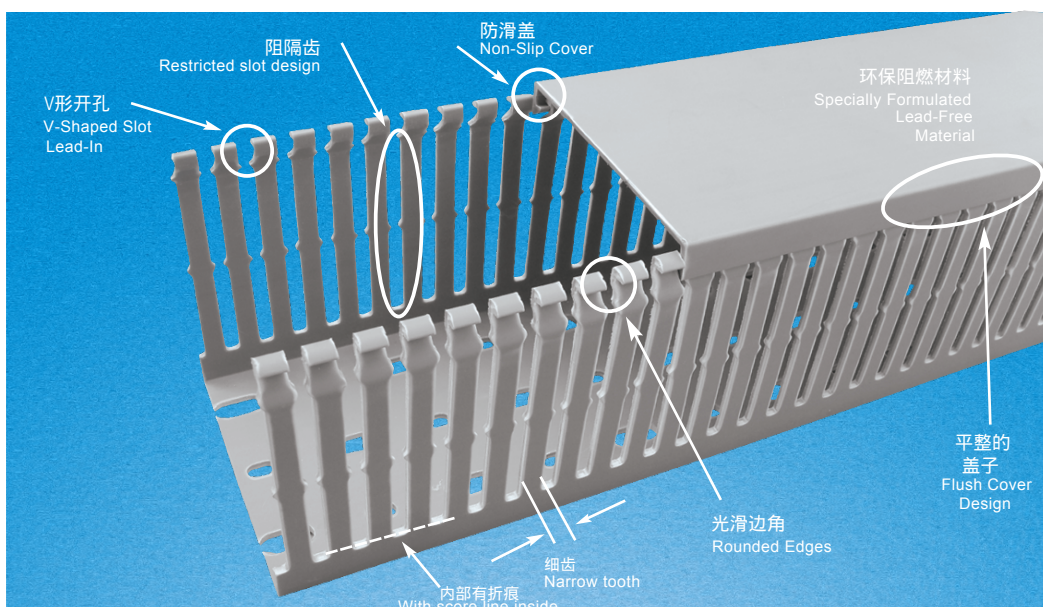

RCCN 日成HVDRFZ型易折断环保阻燃线槽 Narrow Slot Wiring Duct

特点/Features	优点/Advantages	益处/Benefits
细的齿和细的孔 Narrow finger and slot design	最近的电器接线空间满足高密度布线 Provides closer spacing for use with high-density applications	允许更多的布线,使布线效果整体美观 Allows further fanning of wires for neater wire management in high-density control panels
环保阻燃材料 RoHS approved Environment-friendly Material	符合欧盟ROHS环保测试, 符合美国UL94V-0,良好的阻燃性 Approved by EU RoHS, Compliant with US UL 94V-0, good inflaming	环保不含有铅的PVC不会对人体健康构成危害,材料良好阻燃性, 使明火自熄,在着火的情况下,保证安全 Eliminates health concerns associated with PVC that contains lead
易折断型结构 Smooth rounded edges	方便安装时根据需要的侧孔大小走线折断齿 Exclusive RCCN © process rounds the edges in duct slots and at top of duct fingers	减少安装时间,断面平整美观 Protects hands and wiring/cabliing from abrasion
防滑盖 (non-slip liner inside duct covers)	安装时不容易滑盖 Will not slide easily when installed on duct base	防运输振动导致滑盖 防线槽垂直安装时滑盖 Cover stays in place during shipment, vibration and when in a vertical orientation, eliminating rework
平整的盖子设计 Flush cover design Greater capacity than traditional duct designs	比传统的设计有更大的空间 盖子与槽体齐平 Cover sits flush with sidewall	比老款装相同数量的电线表面更平整美观 Can potentially use a smaller size wiring duct for same number of wires Provides a neat and finished appearance
冲孔断面/Slot smooth	冲孔后齿的表面平整光滑 Smooth edge after punching	不用修毛刺,节省时间 No need to get offer abrasion, save time
V型开孔设计 V-shaped slot lead-in V-shape funnels wires into slot for	V型槽孔使电线更易装入 Easier insertion	加快电线安装 Speeds wire installation
阻隔齿设计 Restricted slot design Once inserted wires are retained in the slot	电线装入后不会晃动,不管是否扣盖子 也可用于电线功能不同的分类 with or without the cover being installed	安装时避免线跑出槽不必要的麻烦,节省时间 Eliminates hassle and saves time during installation and maintenance
四种颜色可选 Four different colors	可用于不同场合的安装要求。 Suitable to different environments using	项目对颜色有要求时选择范围更加的广泛更快的满足终端用户的需求。 Can meet different customers' request in different project
通过多项认证 Approved by many certificates	美国UL,加拿大CULUS, 欧盟CE, ROHS, REACH 铁道部机车阻燃低烟认证。 America UL, Canada CULUS, Europe CE, ROHS, REACH Flamility and low smoking certificate	满足项目应用零配件需要提供产品认证,确保产品在全球各地均可放心使用 Can provide related certificates of the projects or parts need