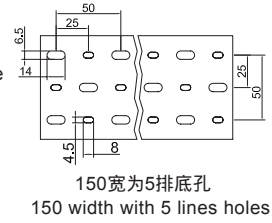

Style: Width from 16mm to 72mm

默认底孔单排孔Common Hole

样式: 75mm-140mm宽
Style: Width from 75mm to 140mm

150宽为5排底孔
150 width with 5 lines holes

单位/Unit:mm

型号 Item No.				宽 × 高 High X width W×H	孔宽 Slot width Q	齿宽 Finger width P	电线容量 以2.0平方计算 Wire capability/2.0sq	标准长度 Standard Length
灰色Gray RAL7030	白色White RAL9016	蓝色Blue RAL5015	黑色Black RAL9005					
HVDR1525FZ	HVDR1525FZW	HVDR1525FZE	HVDR1525FZB	15×25	5	5	5~15pcs	每支 2米
HVDR2025FZ	HVDR2025FZW	HVDR2025FZE	HVDR2025FZB	20×25	4	6	5~15pcs	
HVDR2525FZ	HVDR2525FZW	HVDR2525FZE	HVDR2525FZB	25×25	4	6	10~25pcs	
HVDR3025FZ	HVDR3025FZW	HVDR3025FZE	HVDR3025FZB	30×25	4	6	12~28pcs	
HVDR4025FZ	HVDR4025FZW	HVDR4025FZE	HVDR4025FZB	40×25	4	6	20~35pcs	
HVDR5025FZ	HVDR5025FZW	HVDR5025FZE	HVDR5025FZB	50×25	4	6	12~28pcs	
HVDR1530FZ	HVDR1530FZW	HVDR1530FZE	HVDR1530FZB	15×30	4	6	8~15pcs	
HVDR2030FZ	HVDR2030FZW	HVDR2030FZE	HVDR2030FZB	20×30	4	6	25~35pcs	
HVDR2530FZ	HVDR2530FZW	HVDR2530FZE	HVDR2530FZB	25×30	4	6	25~35pcs	
HVDR3030FZ	HVDR3030FZW	HVDR3030FZE	HVDR3030FZB	30×30	4	6	25~35pcs	
HVDR4030FZ	HVDR4030FZW	HVDR4030FZE	HVDR4030FZB	40×30	4	6	30~40pcs	
HVDR5030FZ	HVDR5030FZW	HVDR5030FZE	HVDR5030FZB	50×30	4	6	40~50pcs	
HVDR6030FZ	HVDR6030FZW	HVDR6030FZE	HVDR6030FZB	60×30	4	6	50~60pcs	
HVDR2233FZ	HVDR2233FZW	HVDR2233FZE	HVDR2233FZB	22×33	4	6	25~35pcs	Pcs/Branch 2M
HVDR3333FZ	HVDR3333FZW	HVDR3333FZE	HVDR3333FZB	33×33	4	6	35~45pcs	
HVDR2035FZ	HVDR2035FZW	HVDR2035FZE	HVDR2035FZB	20×35	4	6	30~40pcs	
HVDR3535FZ	HVDR3535FZW	HVDR3535FZE	HVDR3535FZB	35×35	4	6	35~45pcs	
HVDR5035FZ	HVDR5035FZW	HVDR5035FZE	HVDR5035FZB	50×35	4	6	40~60pcs	
HVDR2040FZ	HVDR2040FZW	HVDR2040FZE	HVDR2040FZB	20×40	4	6	16~22pcs	
HVDR2540FZ	HVDR2540FZW	HVDR2540FZE	HVDR2540FZB	25×40	4	6	20~35pcs	
HVDR3540FZ	HVDR3540FZW	HVDR3540FZE	HVDR3540FZB	35×40	4	6	30~45pcs	
HVDR4040FZ	HVDR4040FZW	HVDR4040FZE	HVDR4040FZB	40×40	4	6	60~70pcs	
HVDR6040FZ	HVDR6040FZW	HVDR6040FZE	HVDR6040FZB	60×40	4	6	100~115pcs	
HVDR8040FZ	HVDR8040FZW	HVDR8040FZE	HVDR8040FZB	80×40	4	6	120~135pcs	
HVDR10040FZ	HVDR10040FZW	HVDR10040FZE	HVDR10040FZB	100×40	4	6	120~135pcs	
HVDR12040FZ	HVDR12040FZW	HVDR12040FZE	HVDR12040FZB	120×40	4	6	140~155pcs	

Including tuning and lids