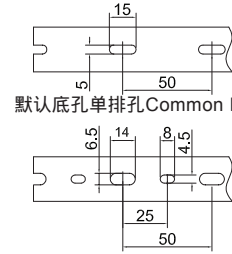

样式: 16mm-72mm宽

150宽为5排底孔
150 width with 5 lines holes

Style: Width from 16mm to 72mm

默认底孔单排孔Common Hole

可定制大小孔/EU Hole of DIN